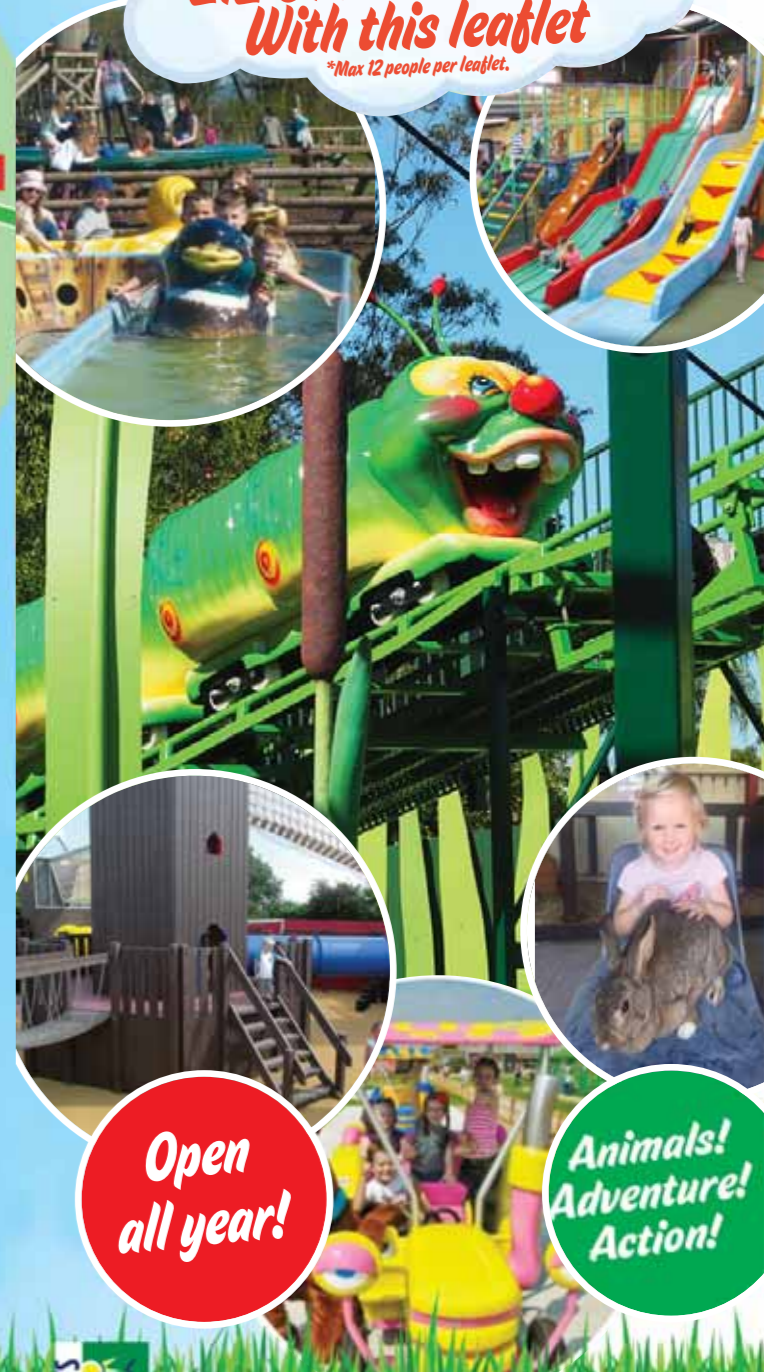

Join our newest additions to the farm for a feeding session!
1.15 and 3.15

Reptile Handling

Get up close to some of our more exotic friends!
We have a variety of strange but friendly animals including snakes, a tarantula and even DRAGONS!
(Bearded ones that is)
Be brave and hold one yourself or come admire them from afar!
12.30, 2.30, 4.00 (and 5.30 in Summer)

Giant Outdoor Play Castle

The ultimate in adventure play, our castle has it all! Rope bridges, climbing wall, slide, tunnels, and a turret 3 levels up, with views across the park, and Somerset! With soft flooring, ladders, and agility course, there are hours of fun to be had inside!

Animal Farm ADVENTURE PARK

£12 OFF ADMISSION
With this leaflet
*Max 12 people per leaflet.

Open all year!

Animals! Adventure! Action!

Follow/Like us for updates, offers and special events!

Cash & credit cards accepted, cashback available.
No unaccompanied children. Guide Dogs only.
Facilities, animals and enclosures subject to change.
Some features may not be available at the time of your visit.

All day - Everyday - Whatever the Weather!

Every day is packed with activities, from our daring Reptile Handling, to our lovely Cuddle Clubs, with FREE rides for all ages, indoor & outdoor adventure play, and our amazing character events that get you close to your TV heroes, plus our MONSTER 3 storey playbarn is great for kids of all ages!