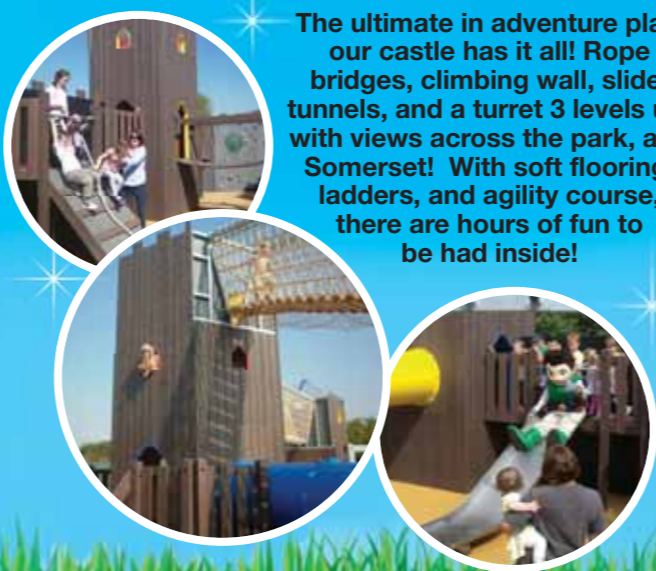

Join our newest additions to the farm for a feeding session!
1.15 and 3.15

Reptile Handling

Get up close to some of our more exotic friends!
We have a variety of strange but friendly animals including snakes, a tarantula and even DRAGONS!
(Bearded ones that is)
Be brave and hold one yourself or come admire them from afar!
12.30, 2.30, 4.00 (and 5.30 in Summer)

Giant Outdoor Play Castle

The ultimate in adventure play, our castle has it all! Rope bridges, climbing wall, slide, tunnels, and a turret 3 levels up, with views across the park, and Somerset! With soft flooring, ladders, and agility course, there are hours of fun to be had inside!

All day - Everyday - Whatever the Weather!

Every day is packed with activities, from our daring Reptile Handling, to our lovely Cuddle Clubs, with FREE rides for all ages, indoor & outdoor adventure play, and our amazing character events that get you close to your TV heroes, plus our MONSTER 3 storey playbarn is great for kids of all ages!